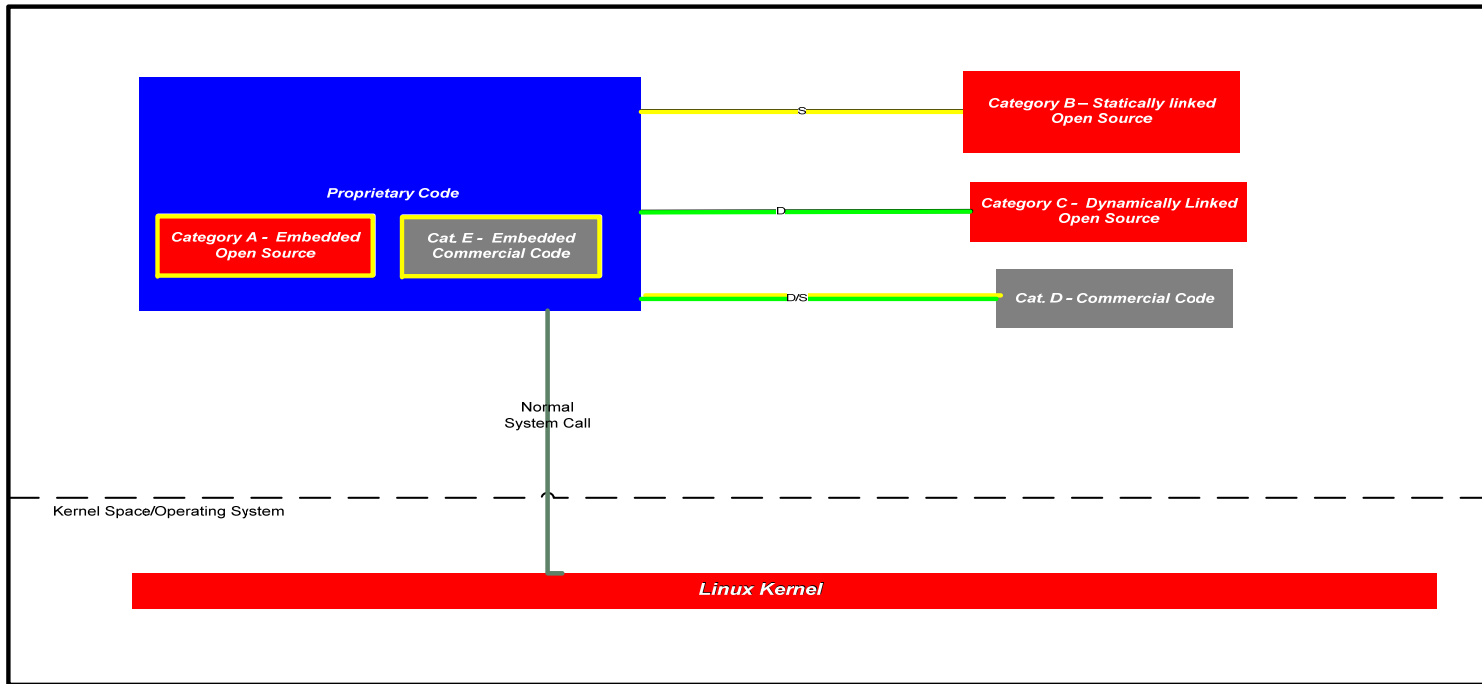

License Interaction Diagram

Legend 2.0			Component (Code) Types						Connectivity (Link) Types				
<Name x.x> (<license>)	<Name x.x>	<Name>	<Name x.x> (<license>)	S	DS	D	—	↑	↓	↕	↕	↕	↕
Open Source Component	Code Cmrc'l License	Proprietary code	Code Embedded in Source	Static Link	Dynamic or Static Link	Dynamic Link	Normal System Call	One-To-Many Link (See Link Colors)	One-To-Many Link (See Link Colors)	One-To-Many Link (See Link Colors)	One-To-Many Link (See Link Colors)	One-To-Many Link (See Link Colors)	One-To-Many Link (See Link Colors)